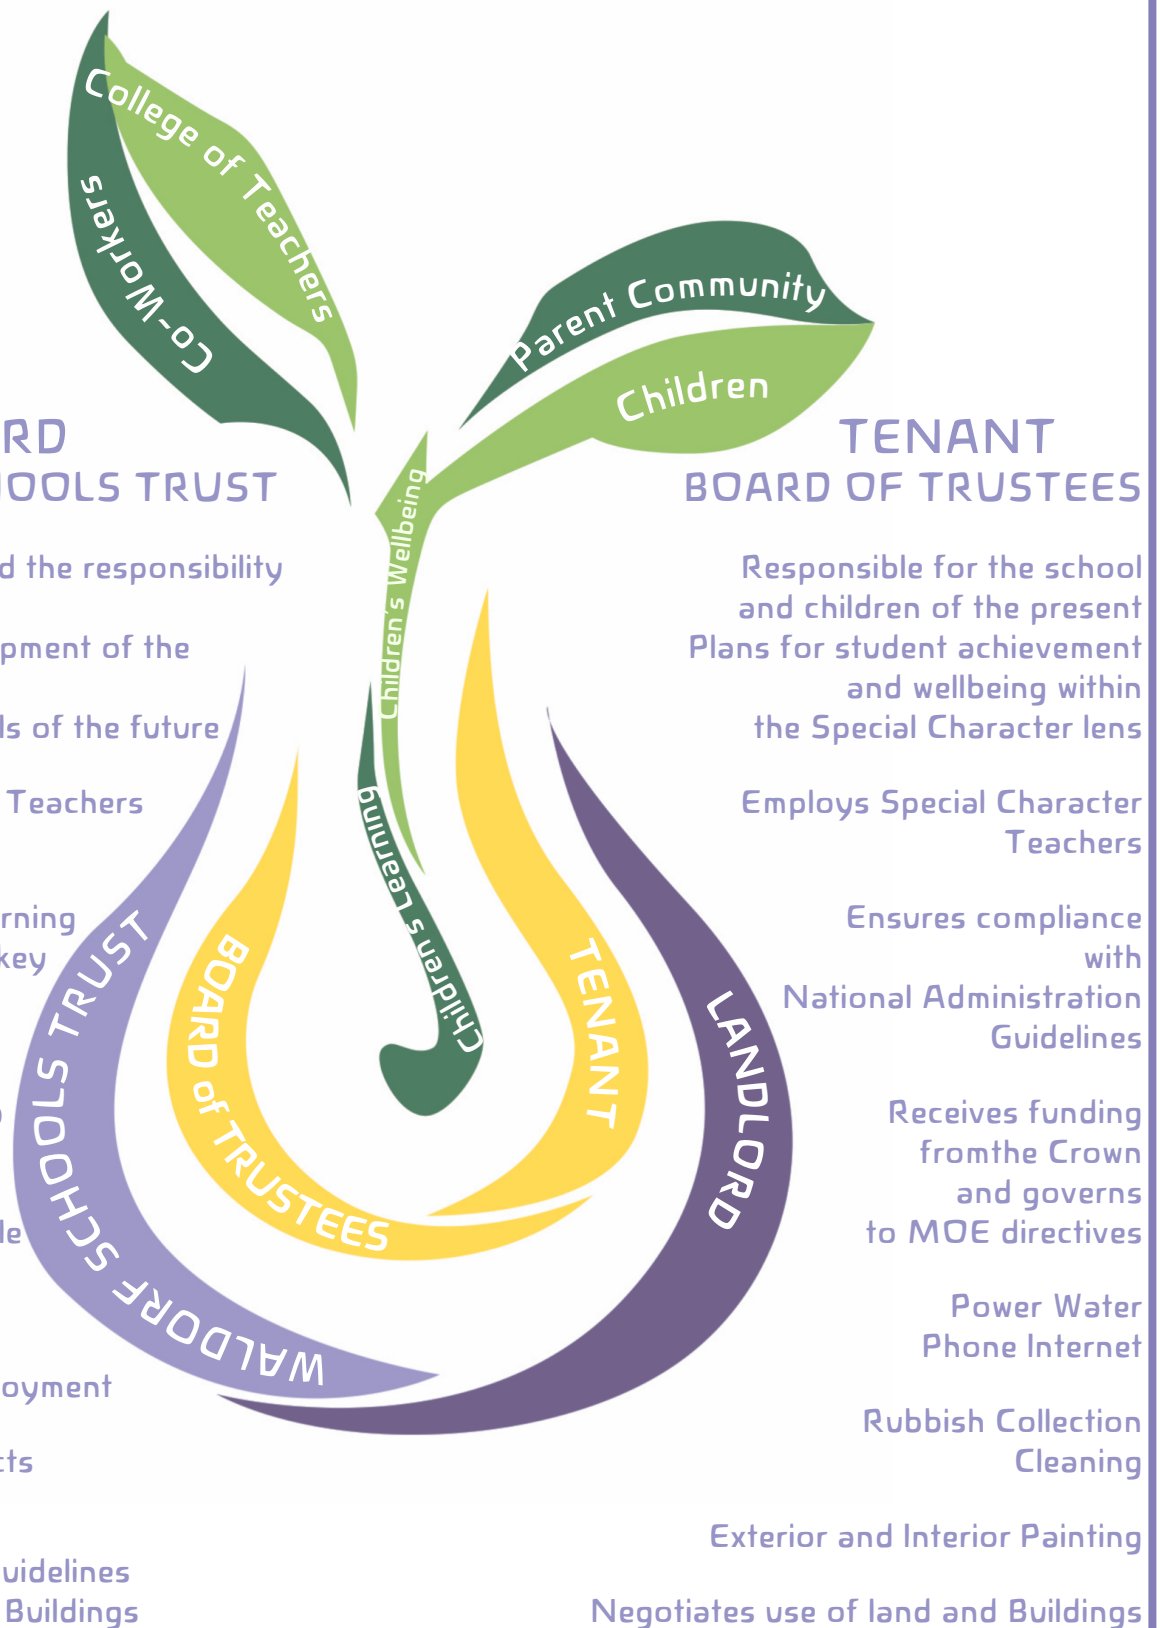

# Governance Boards at Tauranga Waldorf School

**WALDORF SCHOOLS TRUST- BOARD of TRUSTEES - COLLEGE of TEACHERS collaborate**

- To ensure Child and Staff wellbeing
- Share responsibility for Health and Safety onsite
- To process requests for Capital maintenance and upgrades on buildings